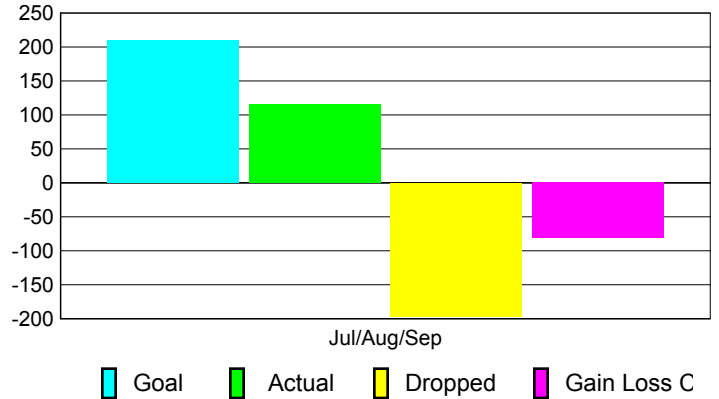

### YTD Status Quo Clubs 2010-2011

Status Quo Clubs Compared to Status Quo Members

## MEMBERSHIP

Membership Results  
2010-2011

Membership  
2009-2010

Month	Net Memb Goal	Actual New Memb	Actual Dropped Memb	Gain/Loss of Memb	Gain/Loss of Memb
Jul/Aug/Sep	210	116	-197	-81	71
<b>Totals</b>	<b>210</b>	<b>116</b>	<b>-197</b>	<b>-81</b>	<b>71</b>

### Membership Results 2010-2011

Goal, New, Dropped, Gain/Loss

### Comparison of Membership Gain/Loss

Current Year Compared to the Previous Year