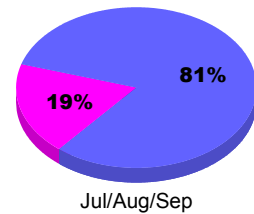

Gender Comparison 2010-2011