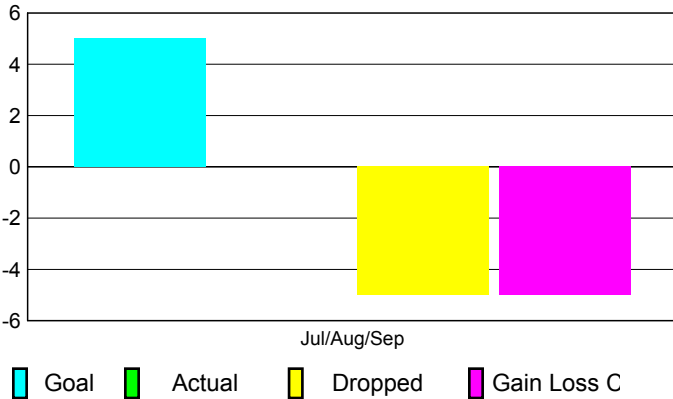

## CLUBS

Club Results  
2010-2011

Clubs  
2009-2010

Month	New Club Goal	Actual New Clubs	Actual Dropped Clubs	Gain/Loss of Clubs	Gain/Loss of Clubs
Jul/Aug/Sep	5	0	-5	-5	-5
<b>Totals</b>	<b>5</b>	<b>0</b>	<b>-5</b>	<b>-5</b>	<b>-5</b>

### Club Results 2010-2011

Goal, New, Dropped, Gain/Loss

### Comparison of Club Gain/Loss

Current Year Compared to the Previous Year