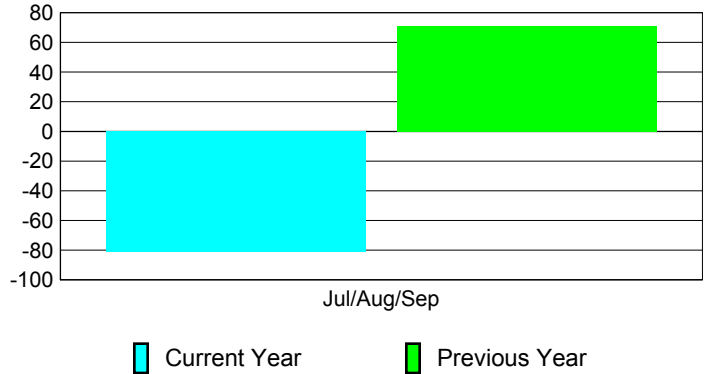

Comparison of Membership Gain/Loss

Current Year Compared to the Previous Year